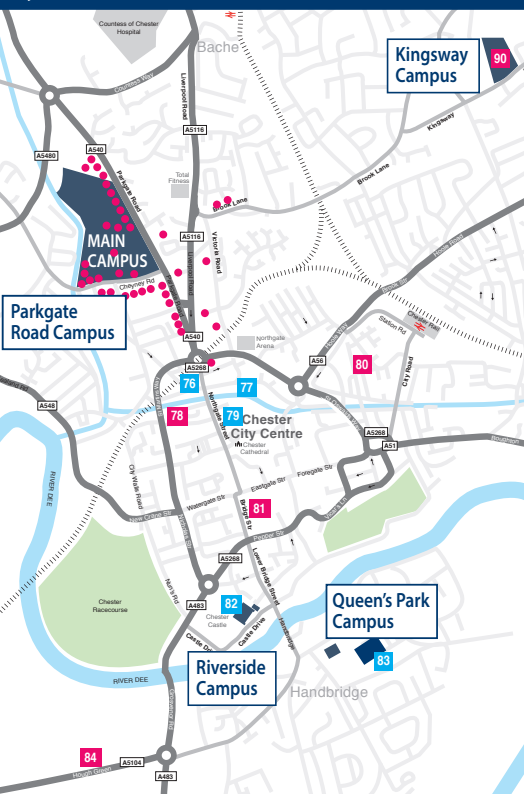

Building Name

Bache Hall	D1 51	Maintenance Office	B1 49
Best Building	B2 42	Maintenance Stores	A1 48
Beswick Building	CS 17	Molloy Hall	B3 40
Binks Building	C4 23	NoWFood Centre	C2 41
Careers and Employability Centre	CS 18	Old College	C6 1
CH1 (Student Bar)	B6 28	Prairie	CS 3
Chapel	C6 5	Parry Squash Courts	B6 31
Changing Rooms	CS 16	Price Tower	CS 14
Chichester House	C8 73	Porters' Lodge	C4 20
Chritchley Building	B2 43	Rigg Building	D6 61
Cloisters	CS 11	Riverside Building	CH 82
Downes Sports Hall	C2 46	Rockmount	D7 69
Fitness Suite	CS 13	Santander	C6 7
Gateway House	CH 79	Senate House	C6 6
Grounds and Gardens	A1 47	Seaborne Building	B4 35
Gymnasium	CS 15	Small Hall	C4 24
Grosvenor House	B4 34	Students' Union and Shop	B6 32
Hollybank	D5 58	Swimming Pool	CS 19
Hollybank Lodge	D5 59	Temperance Hall	CH 77
John Smith's Bookshop	C6 7	Thomas Building	CS 12
Longfield House (Chaplaincy Centre)	C4 22	Vicarage	C7 65
24 Liverpool Road	D7 63	Westminster	C2 45
67 Liverpool Road	D2 54	Whites Dining Room	C6 29

City Centre (Grid Reference CH)

Key to Facilities

- Entrance
- Disabled Parking
- Bus Stop
- Cycleways
- Access to Cycleways
- Cycle Parking
- Cycle Fix-It Station
- Recommended Walking Routes
- Catering Outlets
- Cash Point
- Laundry
- Recycling
- Student Space
- Shuttle Bus
- Reception
- No Entry
- Greenway Gate
- Defibrillator

Accommodation

Brook Lane Houses	E3 55	De Bunsen Hall	CH 84	Margaret House & Flat	C4 36
Alexandra House	C4 37	Eversley House	D2 53	Old College	C6 4
Astbury House	B5 25	Fisher House	B5 27	Parkgate Road Houses	C1-4 50
Arden Court	D7 64	Gladstone House	C6 8	1-7 Parkgate Road	C7 71
Bache Hall	D1 51	Grosvenor House	B4 34	35 Parkgate Road	C7 67
Bridge Street Row	CH 81	Hayes Park	D5 56	Powys Court	CH 78
Brook Lane Houses	E3 55	Hollybank Court	D5 57	Scotia House	C7 70
Catherine House	C4 38	John Douglas Court	C7 6	St Oswald's Mount	C7 68
Cheyney Road Houses	B/C6 30	John Milton Hall	D6 62	Summer House	D8 74
Chichester House	C8 72	Kingsley Lodge	D2 52	Tramways	
Church College Close	A5 33	37 Liverpool Road	C7 60	(Partnership Accommodation)	CH 80