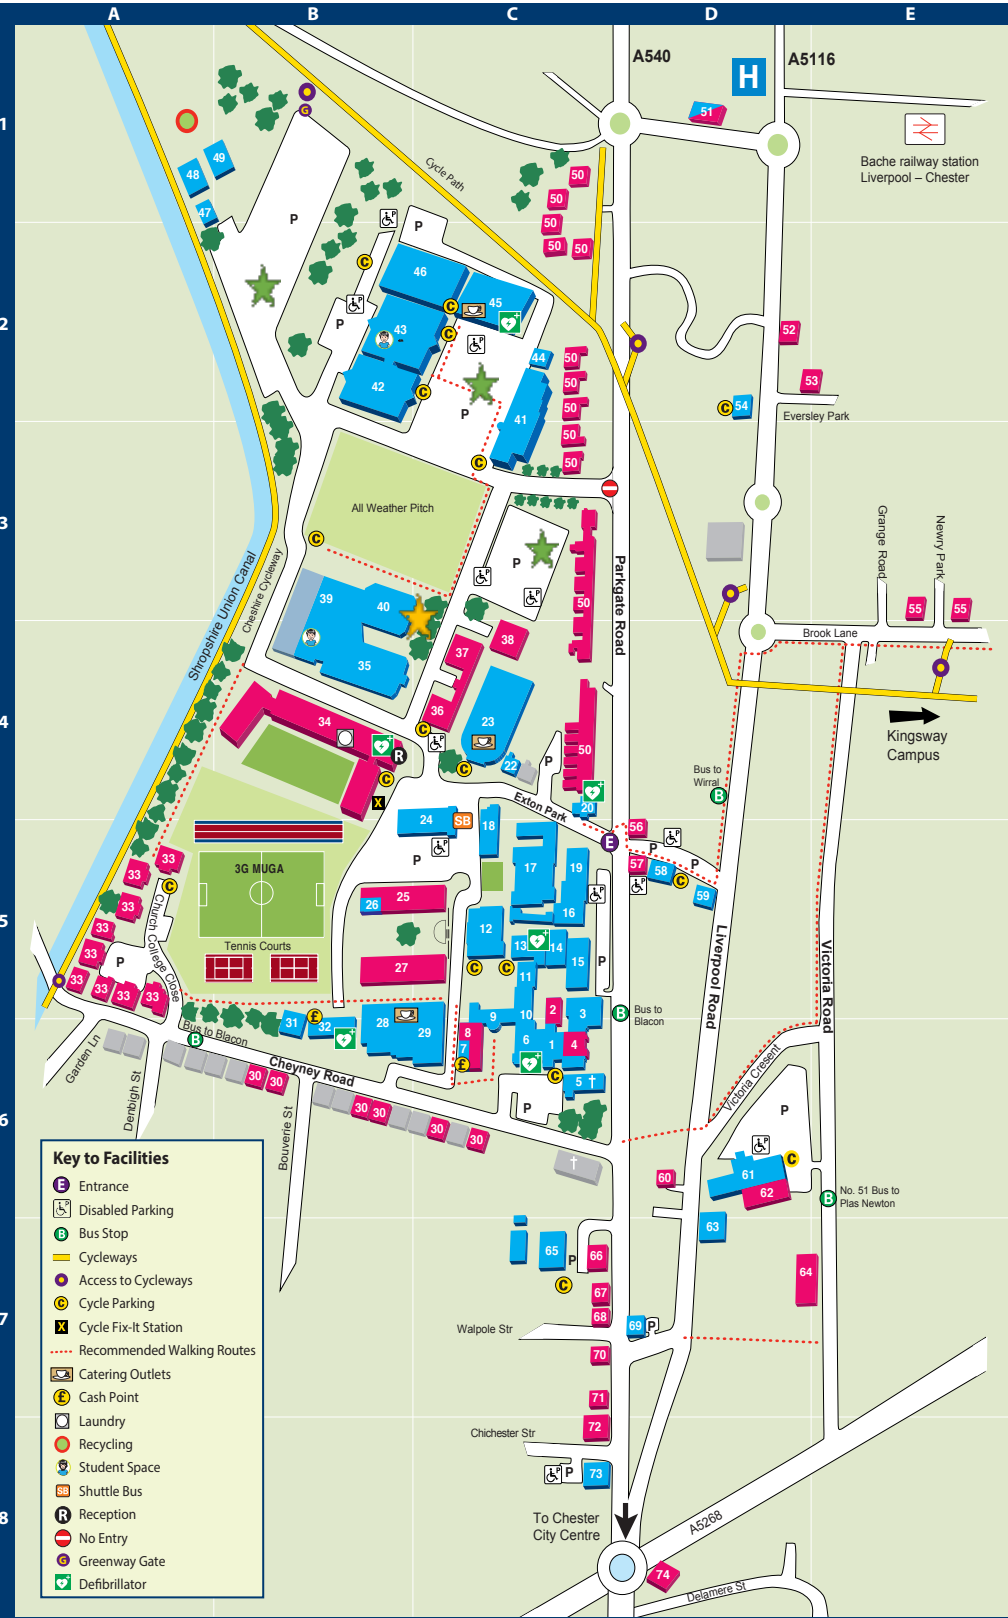

Building Name

Bache Hall	D1 51	Maintenance Office	B1 49
Best Building	B2 42	Maintenance Stores	A1 48
Beswick Building	CS 17	Molloy Hall	B3 40
Binks Building	C4 23	NoWFood Centre	C2 41
Careers and Employability Centre	CS 18	Old College	C6 1
CH1 (Student Bar)	B6 28	Prairie	CS 3
Chapel	C6 5	Parry Squash Courts	B6 31
Changing Rooms	CS 16	Price Tower	CS 14
Chichester House	C8 73	Porters' Lodge	C4 20
Chritchley Building	B2 43	Rigg Building	D6 61
Cloisters	CS 11	Riverside Building	CH 82
Downes Sports Hall	C2 46	Rockmount	D7 69
Fitness Suite	CS 13	Santander	C6 7
Gateway House	CH 79	Senate House	C6 6
Grounds and Gardens	A1 47	Seaborne Building	B4 35
Gymnasium	CS 15	Small Hall	C4 24
Grosvenor House	B4 34	Students' Union and Shop	B6 32
Hollybank	D5 58	Swimming Pool	CS 19
Hollybank Lodge	D5 59	Temperance Hall	CH 77
John Smith's Bookshop	C6 7	Thomas Building	CS 12
Longfield House (Chaplaincy Centre)	C4 22	Vicarage	C7 65
24 Liverpool Road	D7 63	Westminster	C2 45
67 Liverpool Road	D2 54	Whites Dining Room	C6 29

City Centre (Grid Reference CH)

Key to Facilities

- Entrance
- Disabled Parking
- Bus Stop
- Cycleways
- Access to Cycleways
- Cycle Parking
- Cycle Fix-It Station
- Recommended Walking Routes
- Catering Outlets
- Cash Point
- Laundry
- Recycling
- Student Space
- Shuttle Bus
- Reception
- No Entry
- Greenway Gate
- Defibrillator